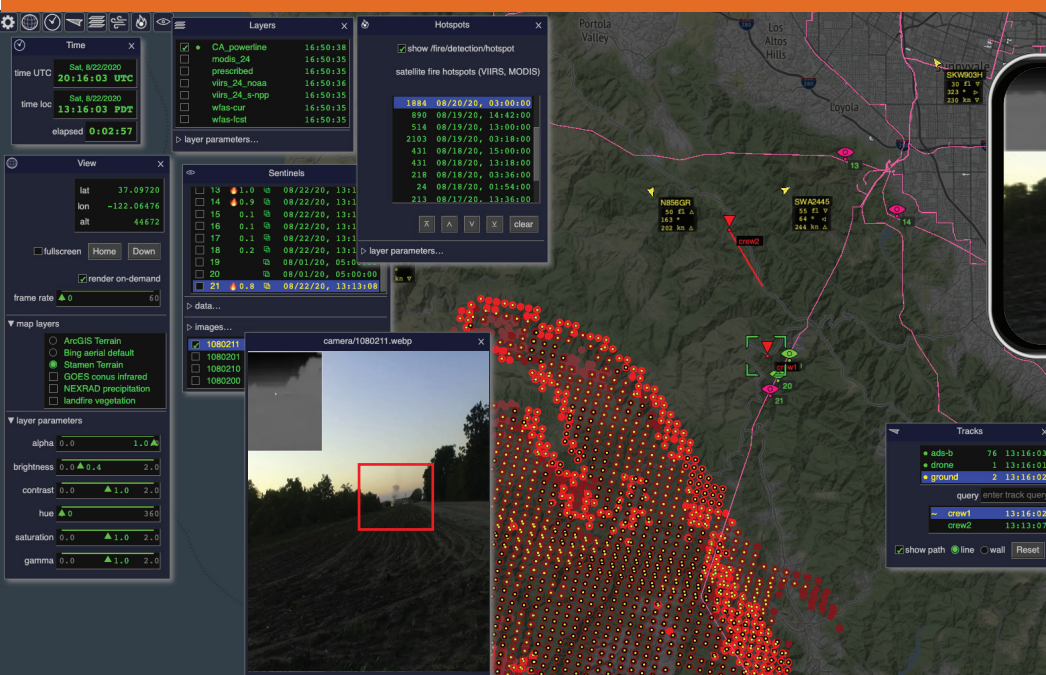

**IF YOU'RE ONLY MEASURING SMOKE,
YOU'RE BURNING MORE THAN TIME.**

Delphire All-In-One Wildfire Detection and Visual Confirmation.
Push Notification with Images for Realtime Situational Awareness.

REALTIME PROTECTION POWERED BY OUR PROPRIETARY AI.

**REALTIME VISUALS.
FROM ANYWHERE.
AT ANY TIME.**

Directly to Your
PC and Mobile.

60-DAY PILOTS AVAILABLE.

Contact Us Today: team@delphiretech.com

THE SENTINEL FD3.

MORE THAN JUST A CAMERA. WE KEEP WATCH 24/7.

EDGE AI COMPUTING

Realtime emergency detection using AI in seconds using best-in-class hardware. Optimizes both the data and the alert package by stakeholder.

SECURE COMMUNICATIONS

Onboard AI optimizes the communication path for the detection visual report so that we retain full functionality everywhere. (Satellite, Cellular, or WiFi)

REALTIME SITUATIONAL AWARENESS

Multiple options for realtime situational awareness of emergencies including Delphire's access portal, mobile push notifications, emails or flexible API.

60-DAY PILOTS AVAILABLE. Contact Us Today: team@delphiretech.com